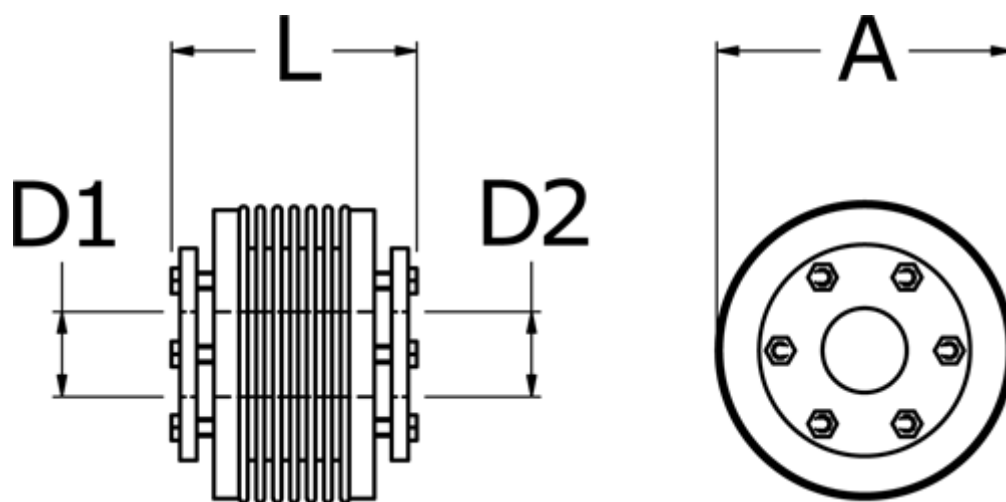

# Data Sheet

Article number: 3330500600731518

Description: Bellow coupling type 5 size60  
Length 73 mm, bore 15/18 mm

## Measures

A	= 66
D1	= 15
D2	= 18
L	= 73
Nom. torque NM (Tkn)	= 60